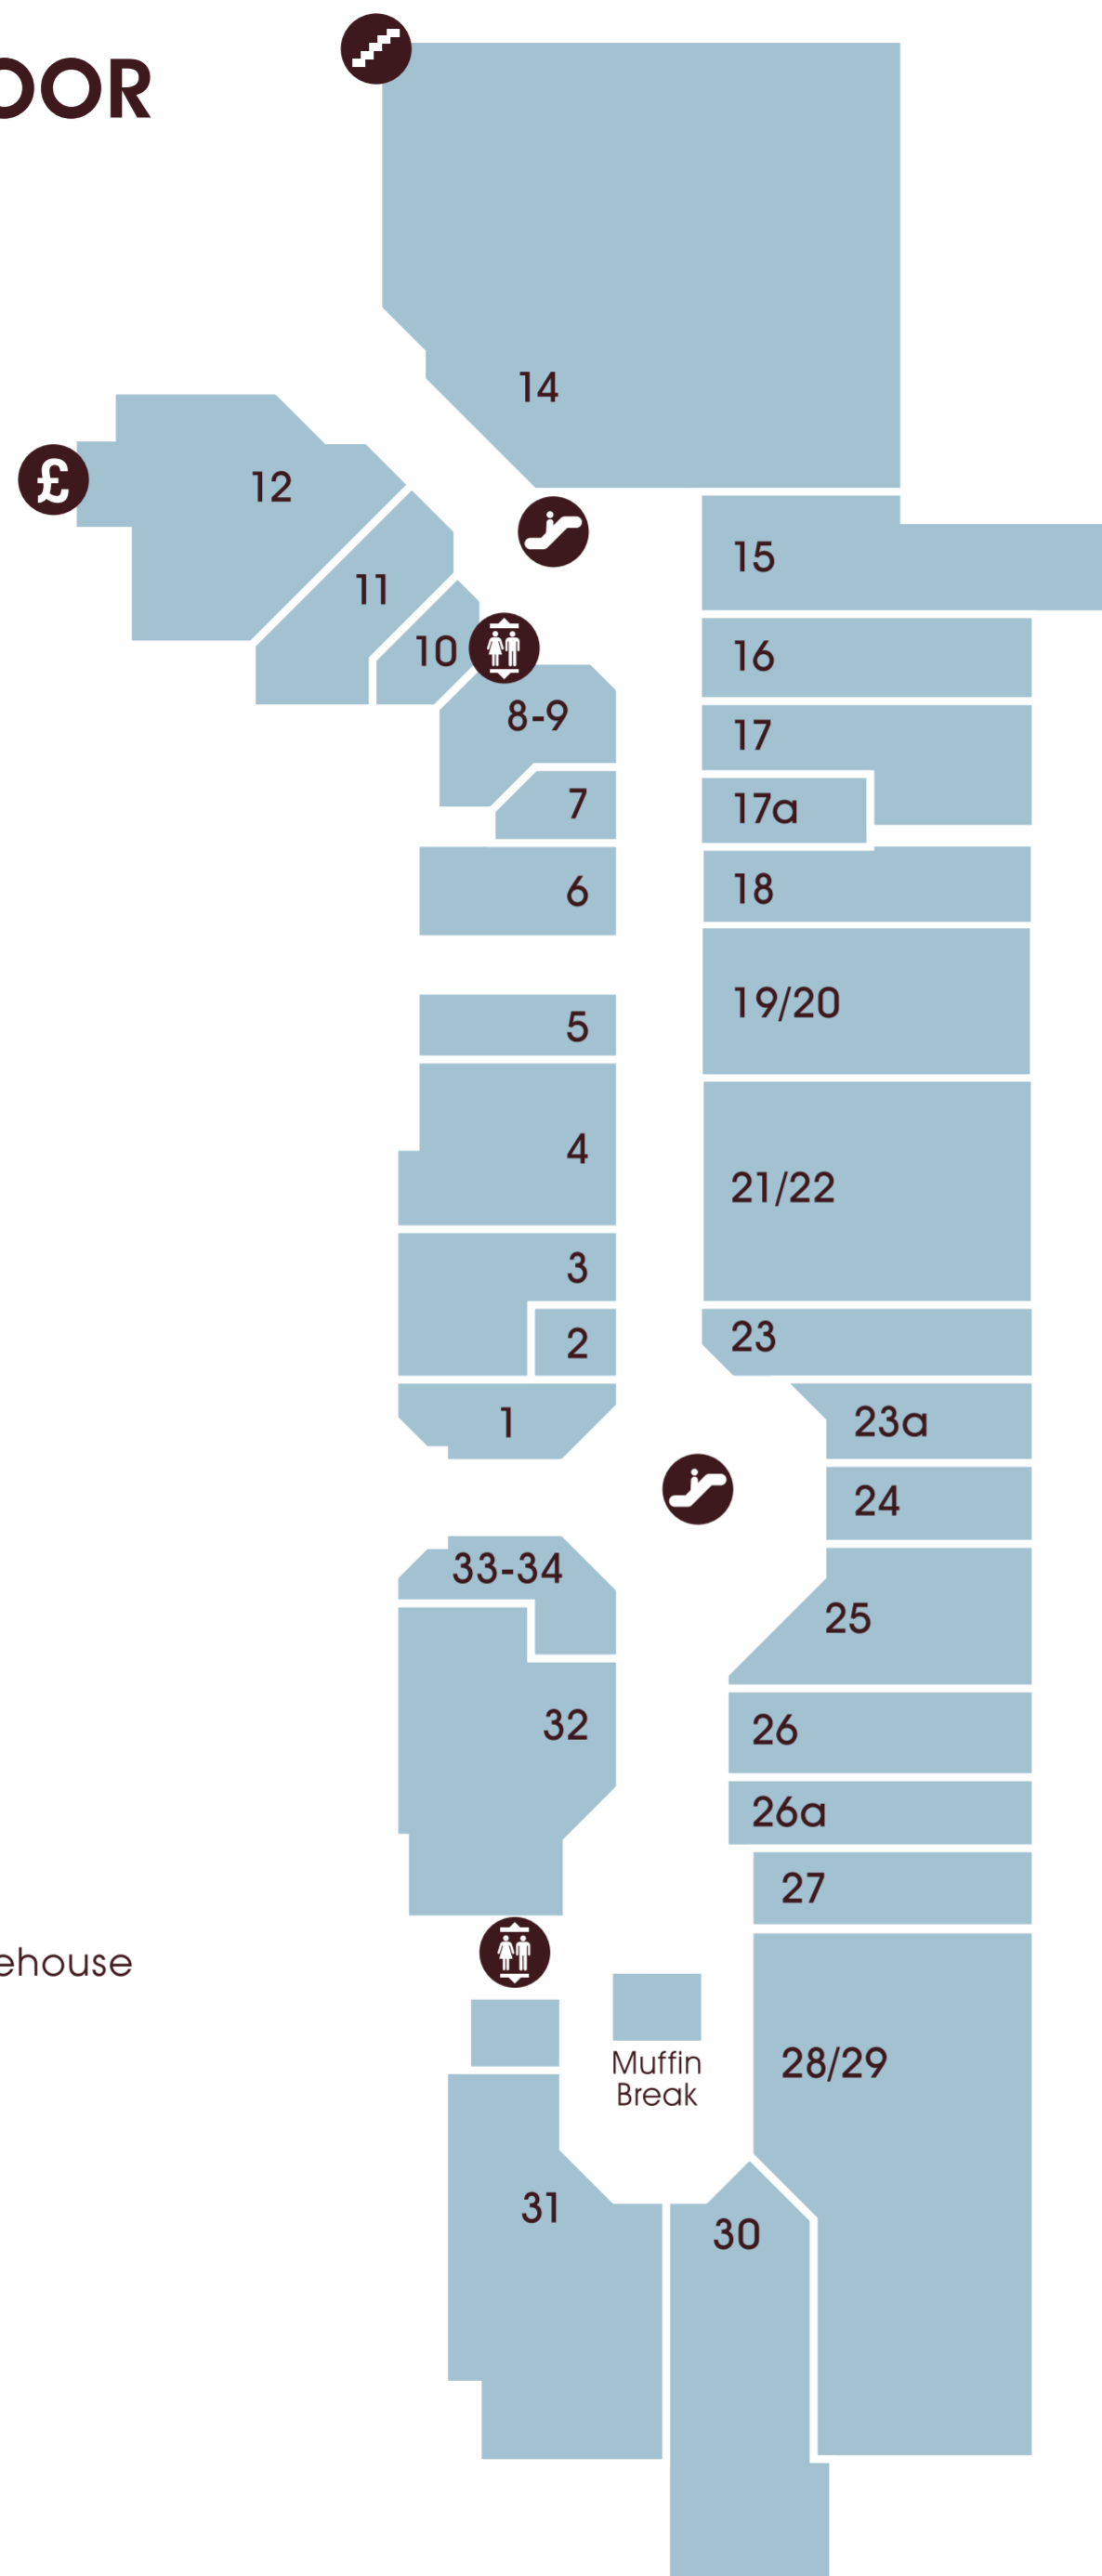

GROUND FLOOR

- 1 Ernest Jones
- 2 Virgin Media
- 3 Goldsmiths
- 4 Monsoon
- 5 Accessorize
- 6 H.Samuel
- 7 EE
- 8-9 Anna Clothing
- 10 Claire's
- 11 New Look
- 12 Barclays
- 14 Marks & Spencer
- 15 Boots Opticians
- 16 Topshop
- 17 Clarks
- 18 Clinton Cards
- 19-20 Fat Face
- 21-22 H&M
- 23 JD Sports
- 24 Pandora
- 25 Roman
- 26 Bags Etc
- 26a Card Factory
- 27 Vodafone
- 28-29 Next
- 30 WH Smith
- 31 Boots
- 32 Burton
- 32 Dorothy Perkins
- 33-34 The Carphone Warehouse

The Howard Centre

Welwyn Garden City Shopping

FIRST FLOOR

- 35 Toni&Guy
- 35a Socialites
- 36 Thomson
- 37 Elegance 4U
- 38 Thomas Cook
- 39 Stevenson & Parker
- 40 Grape Tree
- 41 Supercuts
- 42 Muffin Break
- 43-48 H&M
- 49a O2
- 50 Rail Booking Office
- 51 The Shaken Cow
- 52 The Kiosk
- 53 The Entertainer
- 53a Shopmobility
- 54 Anytime Fitness
- 55 Repairs Plus
- 56 Starbucks

- Toilets
- Disabled Toilets
- Parent and Child
- Cash Machine
- Escalators
- Lift
- Stairs
- Trains
- Pay Station