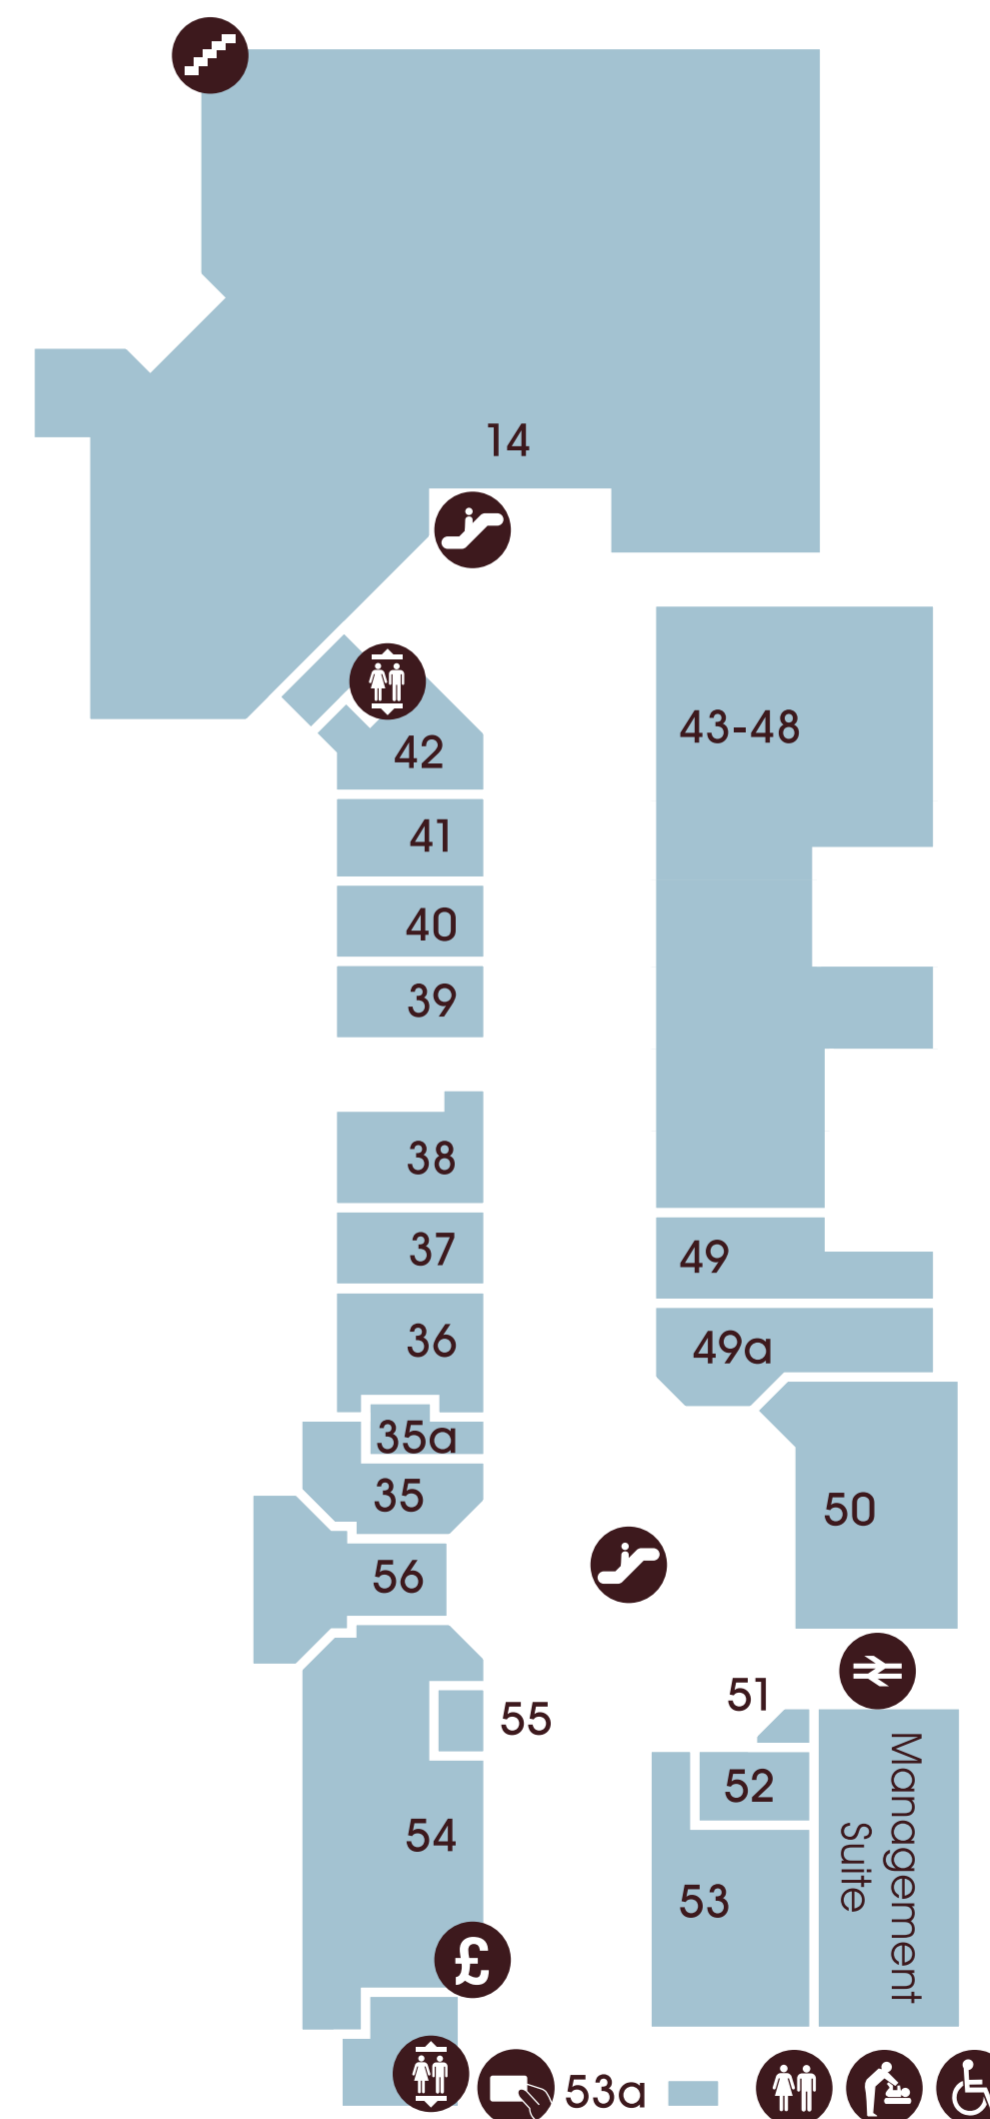

GROUND FLOOR

- 1 Ernest Jones
- 2 Virgin Media
- 3 Goldsmiths
- 4 Monsoon
- 5 Accessorize
- 6 H.Samuel
- 7 EE
- 8-9 Anna Clothing
- 10 Claire's
- 11 New Look
- 12 Barclays
- 14 Marks & Spencer
- 15 Boots Opticians
- 16 Topshop
- 17 Clarks
- 18 Clinton Cards
- 19-20 Fat Face
- 21-22 H&M
- 23 JD Sports
- 24 Pandora
- 25 Roman
- 26 Bags Etc
- 26a Card Factory
- 27 Vodafone
- 28-29 Next
- 30 WH Smith
- 31 Boots
- 32 Burton
- 32 Dorothy Perkins
- 33-34 The Carphone Warehouse

The Howard Centre

Welwyn Garden City Shopping

FIRST FLOOR

- 35 Toni&Guy
- 35a Socialites
- 36 Thomson
- 37 Elegance 4U
- 38 Thomas Cook
- 39 Stevenson & Parker
- 40 Grape Tree
- 41 Supercuts
- 42 Muffin Break
- 43-48 H&M
- 49a O2
- 50 Rail Booking Office
- 51 The Shaken Cow
- 52 The Kiosk
- 53 The Entertainer
- 53a Shopmobility
- 54 Anytime Fitness
- 55 Repairs Plus
- 56 Starbucks

- Toilets
- Disabled Toilets
- Parent and Child
- Cash Machine
- Escalators
- Lift
- Stairs
- Trains
- Pay Station